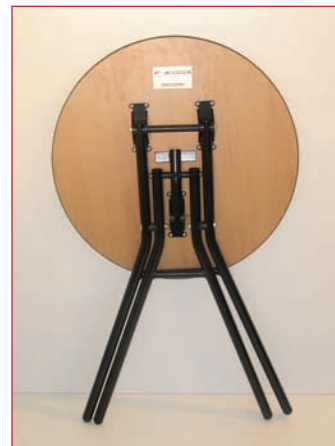

*Also available in 17mm plywood tops

round tables

- 16mm HMR white melamine
- Heat & water resistant
- Commercial quality legs
- Tough PVC edging
- 4 convenient sizes

fold away tables

- Unique folding frame
- Large range of top choices
- Sized to suit your needs (from 600mm round or square to 900mm round or square)